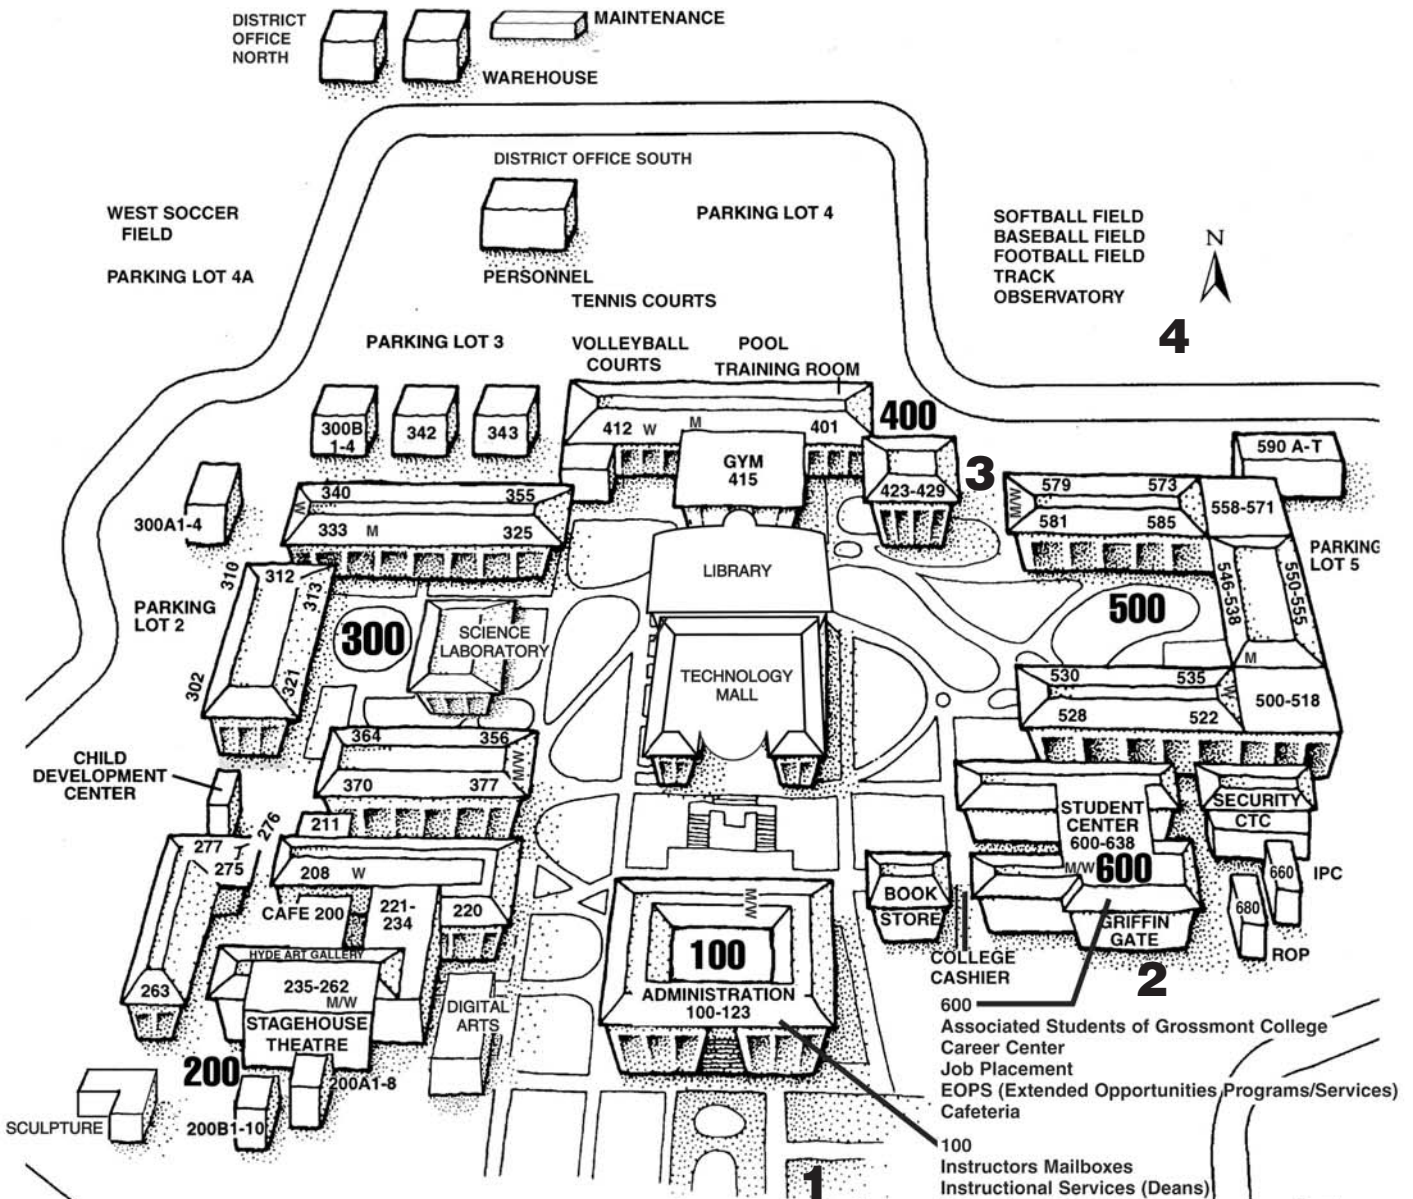

Grossmont College Campus Map

Designated Smoking Areas

- 1 Hansen's Circle by parking lot 7
- 2 Behind ROP Area south of ramp to cafeteria
- 3 Grass area by weight room
- 4 Football field, behind the bleachers to the east

- 600 Associated Students of Grossmont College
- 600 Career Center
- 600 Job Placement
- 600 EOPS (Extended Opportunities Programs/Services)
- 600 Cafeteria
- 100 Instructors Mailboxes
- 100 Instructional Services (Deans)
- 100 Instructional Operations
- 100 Evening Programs Office
- 100 Financial Aid
- 100 Disabled Student Services
- 100 Transfer Center
- 100 Admissions & Records
- 100 Assessment/Testing Services
- 100 Counseling
- 100 Evaluations
- 100 Health Services
- 100 Veterans Affairs
- 100 Conference Room
- 100 President and Vice Presidents

PARKING LOT 7

Grossmont College
 8800 Grossmont College Drive
 El Cajon, CA 92020-1799
 Phone: (619) 644-7000
 Fax: (619) 644-7922
 Web: <http://www.grossmont.edu>

To ➔
 Fanita Dr.
 State Route
 125

To Highwood Dr.
 Lake Murray Blvd.