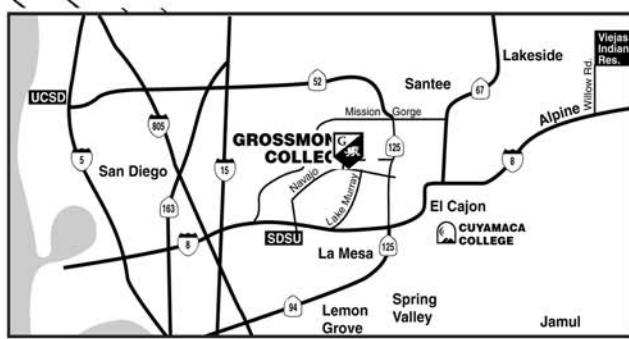

Grossmont College Campus Map

Designated Smoking Areas

- 1 Hansen's Circle by parking lot 7
- 2 Behind ROP Area south of ramp to cafeteria
- 3 Grass area by weight room
- 4 Football field, behind the bleachers to the east

PARKING LOT 7

Grossmont College
 8800 Grossmont College Drive
 El Cajon, CA 92020-1799
 Phone: (619) 644-7000
 Fax: (619) 644-7922
 Web: <http://www.grossmont.edu>

To ➔
 Fanita Dr.
 State Route
 125

To Highwood Dr.
 Lake Murray Blvd.